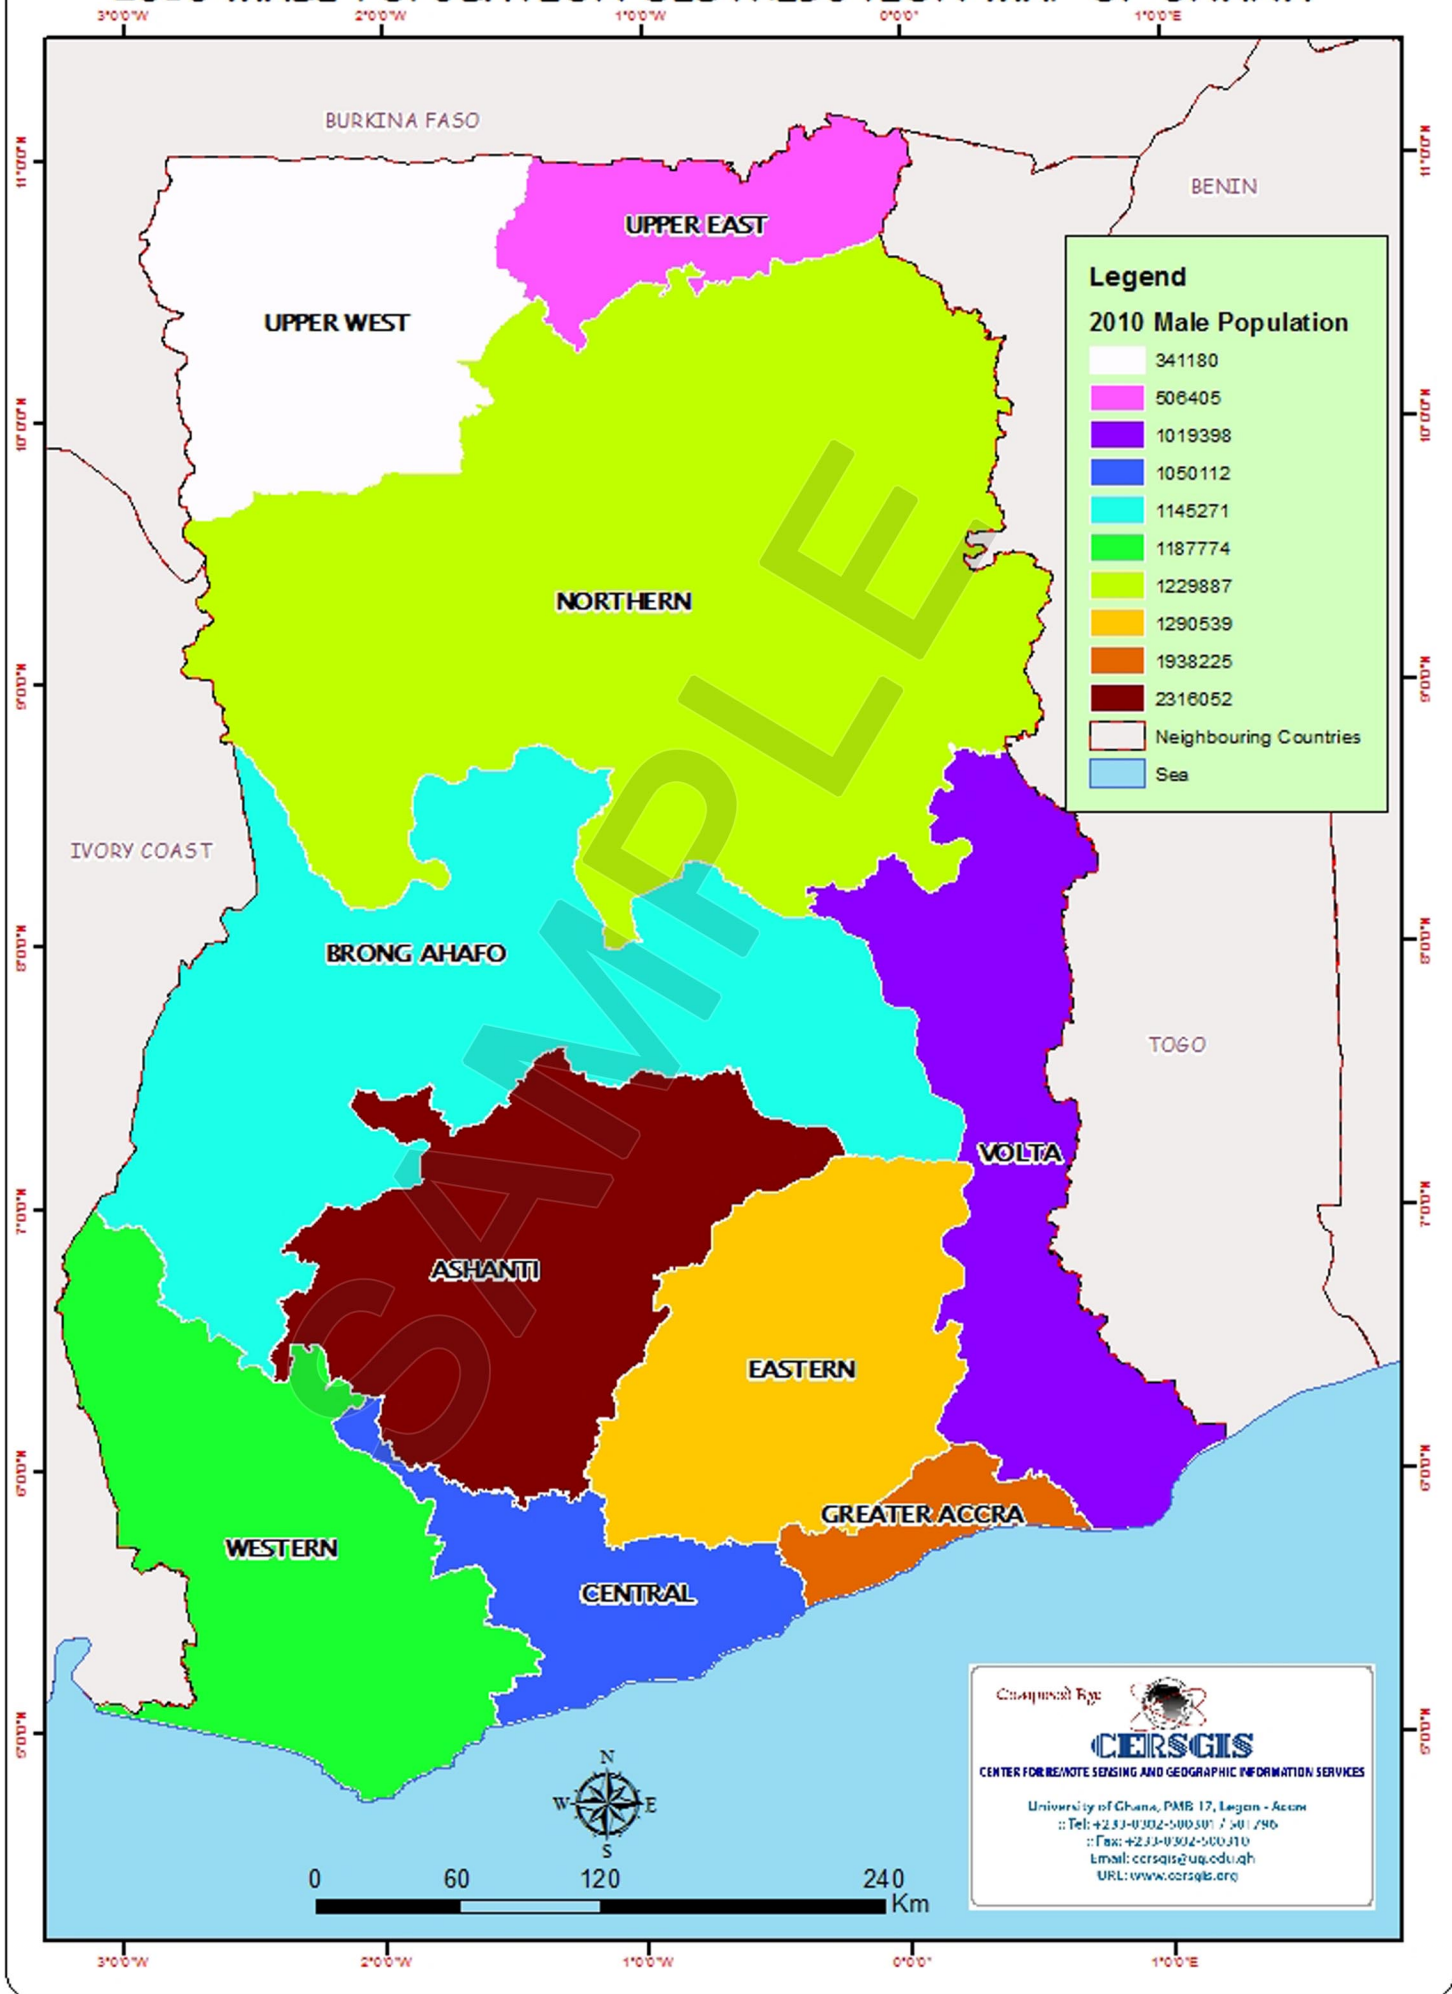

2010 MALE POPULATION DISTRIBUTION MAP OF GHANA

Compass Eye

CERSGIS

CENTER FOR REMOTE SENSING AND GEOGRAPHIC INFORMATION SERVICES

University of Ghana, P.M.B 17, Legon - Accra

☎ Tel: +233-0302-500301 / 501786